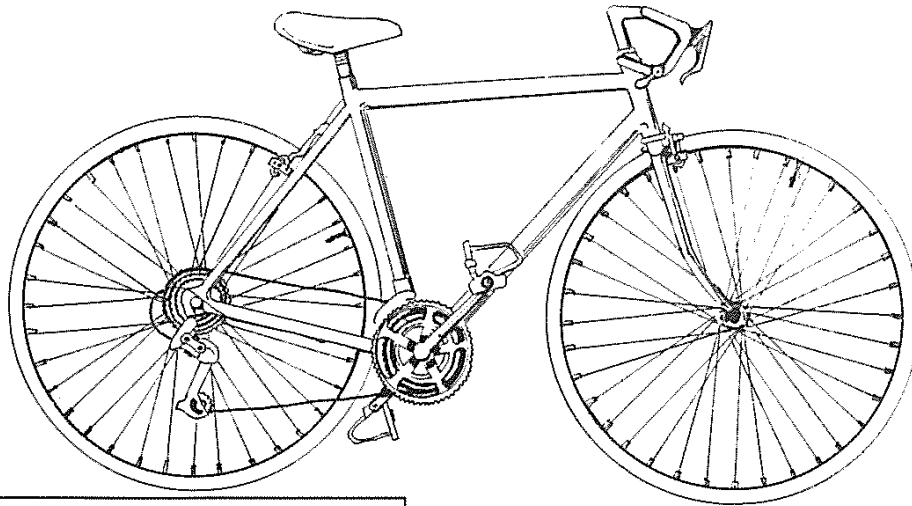

TERRA TECH

N A V I G A T O R

Price: \$789.00

Frame Size: 18" & 20" and 22"

Frame: Hand designed and built right here in Seattle. Our frame is a Columbus Cromor chrome-moly with a double butted main triangle with Shimano SF-21 droupouts and tig welded construction. Tange unicrown fork with Tange steel headset. Braze-ons for two water bottles, top tube brake cable stops, shift levers, rear rack, fenders and derailer cable stops and guides.