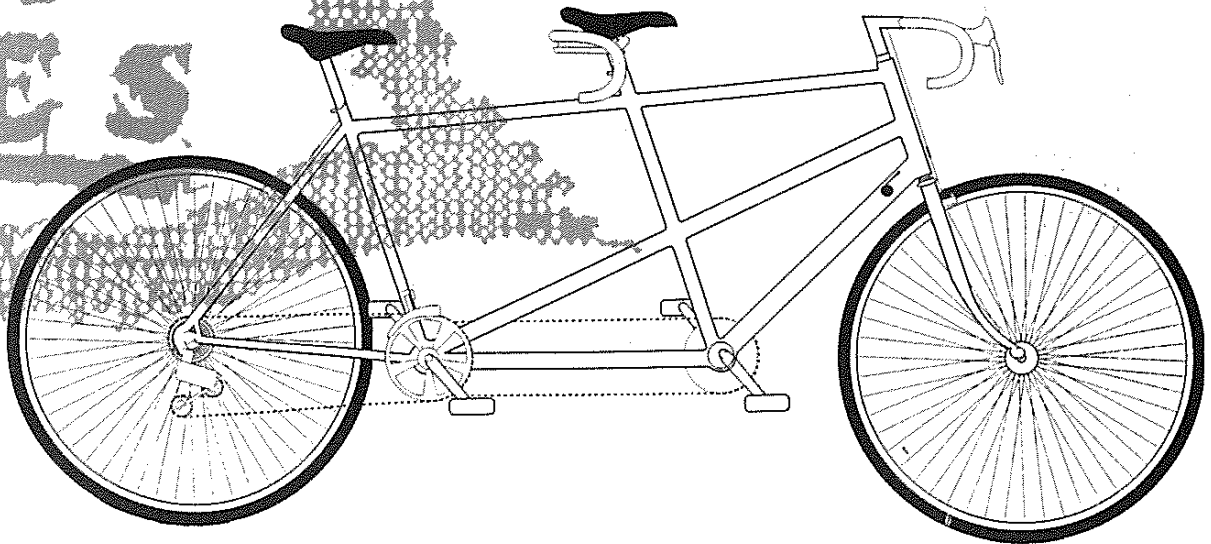

TANDEMS

Tandems are becoming a familiar sight everywhere bikes are seen. The reason? Tandems are fast and fun! And now they are affordable and readily available. We have the largest selection of tandems in the world; assembled and ready for a test ride. We have a great selection of BURLEY tandems beginning at $1099. We also carry Cannondale aluminum tandems with stock components or as bare frames ready to be equipped to your exact specifications. Buy a Santana at R & E Cycles and we'll give you and your partner each a pair of cycling shoes... free!

RODRIGUEZ tandems are known nationwide for their quality workmanship and aesthetic beauty. Now you can choose from our custom steel frames or our handbuilt aluminum models. We are proud of our ability to build custom frames; each one, one of a kind. It will be designed to fit you perfectly (for the ultimate in comfort), and the handling characteristics will match your riding style.

We know Tandems!! We will help you customize your tandem for touring, off road riding, century riding, or urban dating. We can install a conversion unit so your child can pedal it too.

If you know tandems come by and check out our latest in tandem designs. If you don't know tandems come on in and we'll