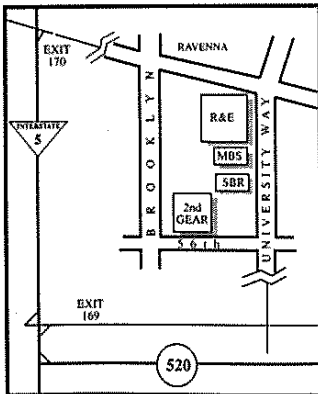

INTRODUCING THE NEW

TERRA TECH

N A V I G A T O R

Bulk Rate
U.S. Postage
PAID
Permit No. 12977
Seattle, WA

5627 University Way NE Seattle, WA 98105

OPEN 7 DAYS A WEEK

MON-FRI 9-8
SATURDAY 9-6
SUNDAY 11-5

LET'S GET OUT IN THE SUN!!!!