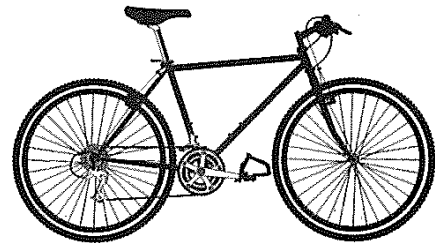

THE ULTIMATE QUESTION

I'M LOOKING FOR A GOOD ON AND OFF ROAD BICYCLE, WHAT DO YOU RECOMMEND?

Value and durability are the two most important factors to consider when buying such a bicycle. The Terra Tech "Traillite" offers these benefits and more. Our custom frame builders have put their expertise and sense of value into the production of this affordable all terrain bicycle. A strong yet lightweight Tange frameset, top quality Suntour XC-COMP components with sealed bearing hubs and contemporary sport performance frame geometry help make this bike a fun yet stable ride for both on and off road riding. **All this for an outstanding value of \$599.99 regular price \$775.00 (18" Frame size only).**

in
ALL
Bike

OUR FREE OFFER WILL GO TO YOUR HEAD.

AIR FORCE™

For a limited time, buy a 1991 Specialized mountain bike and get our Air Force helmet, FREE! The Air Force helmet is cool and comfortable, and meets or exceeds the SNELL and ANSI standards for bicycle helmets. Any way you look at it, this rest easy on your mind.