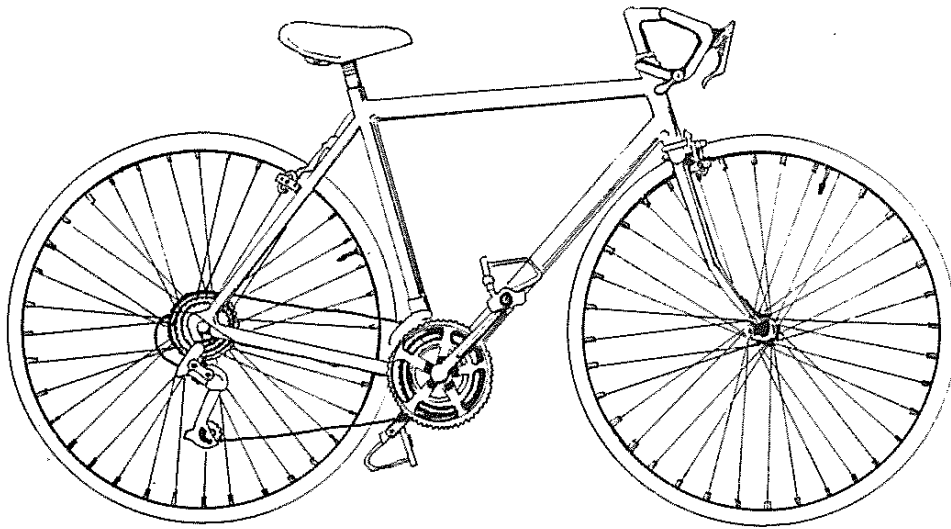

INTRODUCING THE NEW

TERRA TECH

N A V I G A T O R

Bulk Rate
U.S. Postage
PAID
Permit No. 12977
Seattle, WA

5627 University Way NE Seattle, WA 98105

OPEN 7 DAYS A WEEK

MON-FRI 9-8
SATURDAY 9-6
SUNDAY 11-5

LET'S GET OUT IN THE SUN!!!!